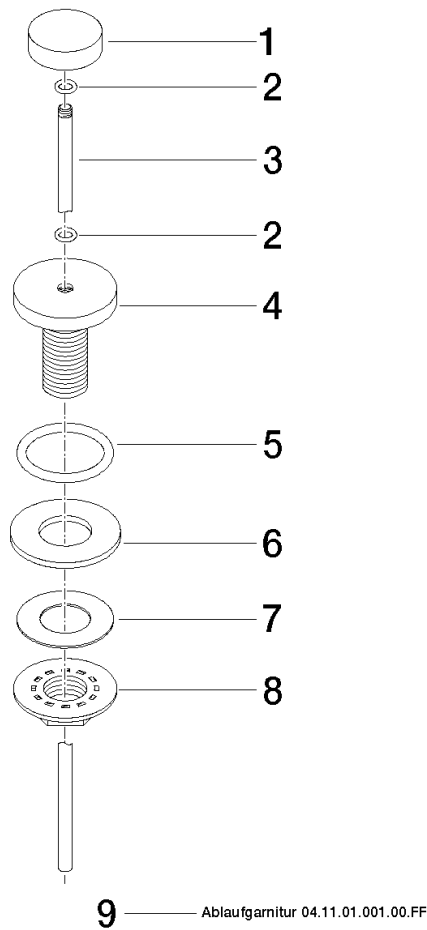

Basin Waste with knob for deck mounting 1 1/4" - Matte Black

IMO

10 200 970

Fits: IMO, LULU, MADISON, MEM, TARA,
CL.1, LISSÉ, VAIA, META, CYO

	Matte Black	10 200 970-33
	Chrome	10 200 970-00
	Brushed Platinum	10 200 970-06
	Platinum	10 200 970-08
	Durabronze (23kt Gold)	10 200 970-09
	Dark Chrome	10 200 970-19
	Light Gold	10 200 970-26
	Brushed Light Gold	10 200 970-27
	Brushed Durabronze (23kt Gold)	10 200 970-28
	Brushed Bronze	10 200 970-42
	Brushed Champagne (22kt Gold)	10 200 970-46
	Champagne (22kt Gold)	10 200 970-47
	Brushed Chrome	10 200 970-93
	Brushed Dark Platinum	10 200 970-99

Basin Waste with knob for deck mounting 1 1/4" - Matte Black

IMO

10 200 970

Only suitable for basins with an overflow.

10 200 970

10 200 970

Parts for other finishes can be found here: [Chrome](#)

Spare parts list

No.	Item Number	Name	Quantity used	Delivery time
1	09 21 33 001-33	handle	1	30
2	09 14 10 007 90	seal	2	2
3	09 31 09 004-33	pull-rod	1	30
4	09 18 40 022-33	sleeve	1	30
5	09 14 10 095 90	seal	1	2
6	09 14 05 012 90	seal	1	2
7	09 14 40 001 90	seal	1	60
8	09 23 10 010 90	nut	1	2
9	90 11 01 001 00-33	pop-up waste	1	30